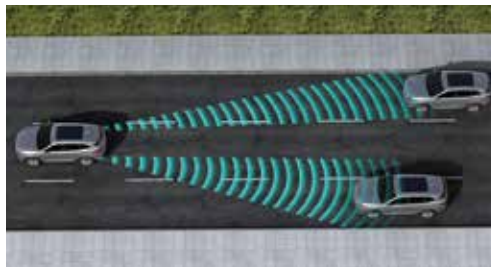

Panoramic Sunroof

Driver's Seat with 8-direction
Electric Adjustable

Global Intelligent Protection, Full Dimensional Security Guard

L2 level automatic driving with Adaptive Cruise Control (ACC) at full speed, Traffic Sign Recognition (TSR), lane-keeping and other driving assistance functions, make your driving easy and enjoyable.

ACC + ICA (Intelligent Cruise Assistance) + TJA (Traffic Jam Assistance)

LKA (Lane-keeping Assistance)

Dimensions

71.61% High-strength Steel Body

AVM (Around View Monitor System)

Full Scene Auto Parking

Whole Road Section Intelligent Dodge