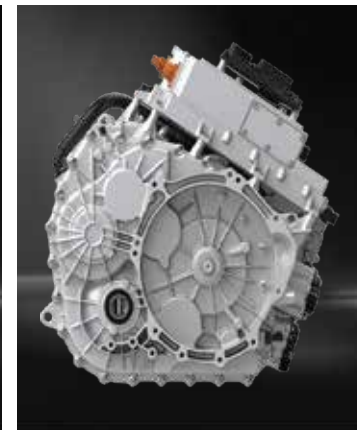

Protect Your Safety Every Time You Explore

The 3rd Gen Haval H6 is developed under Haval's latest high-intelligence $4 billion L.E.M.O.N.* global modular platform that boasts high performance, high safety, and lightweight technology. With super high rigidity body frame of up to 2,000 Mpa high strength steel and 3DP safety concept (Passenger, Pedestrian, and Parts), effectively takes all the crash impacts & keep the occupants safe.

*www.haval-global.com/news/1156013.html

Advanced Power

Intelligent 4WD System

Can detect transient response and torque distribution between systems within 110ms, detect 1200 N•m load distribution and transmission capacity, and make the torque ratio of front and rear axles up to 50/50.

DHT

Lighter and Stronger Chassis

Reduced body weight by 44 kg, enhanced performance by 10% and saved fuel consumption by over 14.5%

Salient Features

L.E.M.O.N. Platform | 2.0 liter VVTI Turbo Engine | 7 Speed DCT (Wet Clutch) | 6 All Directional Airbags | Wireless Charging | Apple CarPlay & Android Auto | Adaptive Cruise Control | Parking Aid System | Blind Spot Detection | Fatigue Monitoring | W-HUD (Windshield with Heads Up Display) | 12.3 inch Large LCD | Front Collision Warning | Automatic Emergency Braking | Lane Departure Warning | Electric Tailgate With Delayed Closing And Memory Function | Rotary Shift Gear Knob.