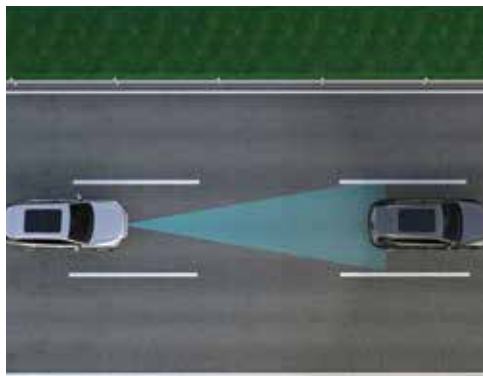

Panoramic Sunroof

Driver's Seat with 8-direction
Electric Adjustable

Global Intelligent Protection, Full Dimensional Security Guard

L2 level automatic driving with Adaptive Cruise Control (ACC) at full speed, Traffic Sign Recognition (TSR), lane-keeping and other driving assistance functions, make your driving easy and enjoyable.

ACC + ICA (Intelligent Cruise Assistance) + TJA (Traffic Jam Assistance)

LKA (Lane-keeping Assistance)

Dimensions

71.61% High-strength Steel Body

AVM (Around View Monitor System)

Full Scene Auto Parking

Whole Road Section Intelligent Dodge