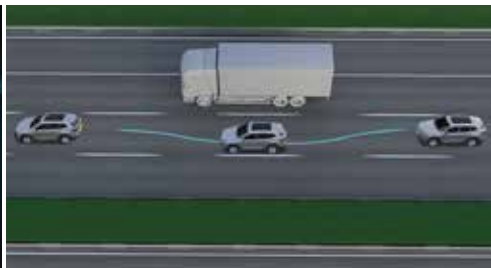

ACC + ICA (Intelligent Cruise Assistance) + TJA (Traffic Jam Assistance)

LKA (Lane-keeping Assistance)

Dimensions

71.61% High-strength Steel Body

AVM (Around View Monitor System)

Full Scene Auto Parking

Whole Road Section Intelligent Dodge