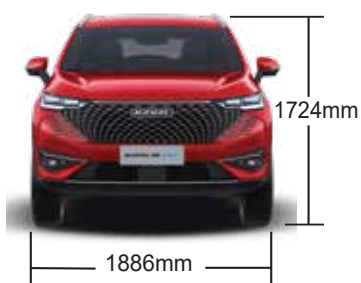

Global Intelligent Protection, Full Dimensional Security Guard

L2 level automatic driving with Adaptive Cruise Control (ACC) at full speed, Traffic Sign Recognition (TSR), lane-keeping and other driving assistance functions, make your driving easy and enjoyable.

Dimensions